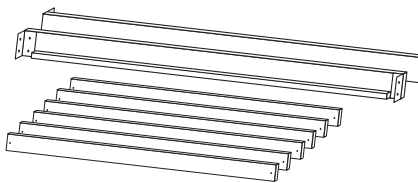

Heritage Combo SKN # 562745

Width: 60"
Depth: 20"
Height: 34"

Carton dimensions:
63.5"w x 24"d x 40"h
Carton weight: 141 lbs.

Heritage Nightstand SKN # 91593

Width: 29"
Depth: 18"
Height: 28"

Carton dimensions:
30.5"w x 21.5"d x 30"h
Carton weight: 63 lbs.

Available through
Special Order only

Accessories

Conversion Kit for Full-size Bed SKN # 236046

Contains 2 full-size bed rails,
6 hardwood slats and hardware.

Carton dimensions: 78" w x 8" d x 9" h
Carton weight: 31 lbs

Available through Special Order only

Guard Rail for Toddler Bed SKN # 236041

Width: 55"
Depth: .75"
Height: 26.5"

Carton dimensions: 56.5" w x 3" d x 27.5" h
Carton weight: 12 lbs.

Available through Special Order only