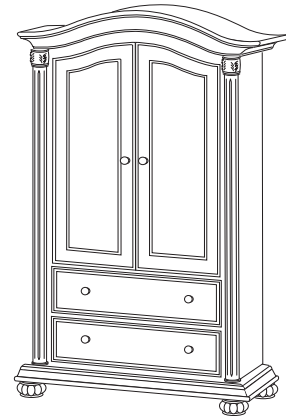

Heritage

COLLECTION

Baby Caché

Shown right

Heritage Lifetime™ Crib
 converted to full-size bed
 61.75" w x 80" l x 50.5" h
 (conversion kit sold separately)
 Nightstand: 29" w x 18" d x 28" h
 Armoire: 44" w x 20" d x 73.5" h

Shown below

Heritage Lifetime™ Crib
 61.75" w x 31.5" d x 50.5" h
 Armoire: 44" w x 20" d x 73.5" h
 Combo: 60" w x 20" d x 34" h

*4 in 1
 Lifetime™
 Crib*

*built for today
 & tomorrow*

Shown above

Heritage Lifetime™ Crib
 converted into toddler bed.
 (guard rail sold separately)

Heritage Lifetime™ Crib
 converted into day bed.

Heritage

COLLECTION

Heritage Lifetime™ Crib SKN # 338365

Width: 61.75"
Depth: 31.5"
Height: 50.5"

Carton dimensions:
64"l x 54"w x 11.5"d

Carton weight: 108 lbs.

Heritage Armoire SKN # 345426

Width: 44"
Depth: 20"
Height: 73.5"

Carton dimensions:
74"l x 46"w x 26.5"d

Carton weight: 222 lbs.

Heritage Combo SKN # 335129

Width: 60"
Depth: 20"
Height: 34"

Carton dimensions:
63.5"l x 40"w x 24"d