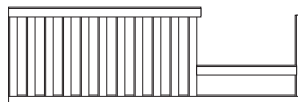

Guard Rail for Toddler Bed SKN # 497048

Width: 55"
Depth: .75"
Height: 26.5"

Carton dimensions: 56.5"l x 24.5"w x 3"d
Carton weight: 12 lbs.

Available through Special Order only