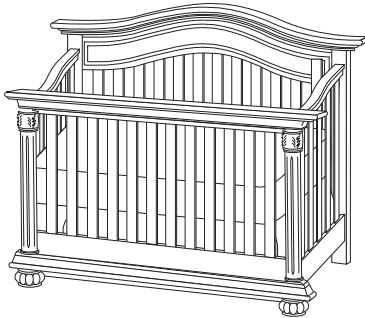

Heritage

COLLECTION

Baby Caché

Shown right

Heritage Lifetime™ Crib
 converted to full-size bed
 61.75" w x 80" l x 50.5" h
 (conversion kit sold separately)
 Nightstand: 29" w x 18" d x 28" h
 Armoire: 44" w x 20" d x 73.5" h

Shown below

Heritage Lifetime™ Crib
 61.75" w x 31.5" d x 50.5" h
 Armoire: 44" w x 20" d x 73.5" h
 Combo: 60" w x 20" d x 34" h

*4 in 1
 Lifetime™
 Crib*

*built for today
 & tomorrow*

Shown above

Heritage Lifetime™ Crib
 converted into toddler bed.
 (guard rail sold separately)

Heritage Lifetime™ Crib
 converted into day bed.

Heritage

COLLECTION

Heritage Lifetime™ Crib SKN # 338365

Width: 61.75"
Depth: 31.5"
Height: 50.5"

Carton dimensions:
64"l x 54"w x 11.5"d

Carton weight: 108 lbs.

Heritage Armoire SKN # 345426

Width: 44"
Depth: 20"
Height: 73.5"

Carton dimensions:
74"l x 46"w x 26.5"d

Carton weight: 222 lbs.

Heritage Combo SKN # 335129

Width: 60"
Depth: 20"
Height: 34"

Carton dimensions:
63.5"l x 40"w x 24"d