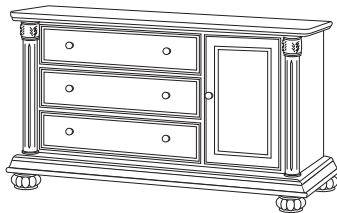

Heritage Combo SKN # 335129

Width: 60"
Depth: 20"
Height: 34"

Carton dimensions:
63.5"l x 40"w x 24"d

Carton weight: 141 lbs.