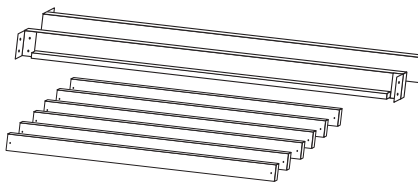

Shown below

Heritage Lifetime™ Crib
 61.75" w x 31.5" d x 50.5" h
 Armoire: 44" w x 20" d x 73.5" h
 Combo: 60" w x 20" d x 34" h

*4 in 1
 Lifetime™
 Crib*

*built for today
 & tomorrow*

Shown above

Heritage Lifetime™ Crib
 converted into toddler bed.
 (guard rail sold separately)

Heritage Lifetime™ Crib
 converted into day bed.

Heritage

COLLECTION

Heritage Lifetime™ Crib SKN # 338365

Width: 61.75"
Depth: 31.5"
Height: 50.5"

Carton dimensions:
64"l x 54"w x 11.5"d

Carton weight: 108 lbs.

Carton weight: 141 lbs.

Heritage Nightstand SKN # 573952

Width: 29"
Depth: 18"
Height: 28"

Carton dimensions:
30.5"l x 30"w x 21.5"d

Carton weight: 63 lbs.

Available through
Special Order only

Accessories

Conversion Kit for Full-size Bed SKN # 573812

Contains 2 full-size bed rails,
6 hardwood slats and hardware.

Carton dimensions: 78"l x 9"w x 8"d
Carton weight: 31 lbs

Available through Special Order only

Guard Rail for Toddler Bed SKN # 497048

Width: 55"
Depth: .75"
Height: 26.5"