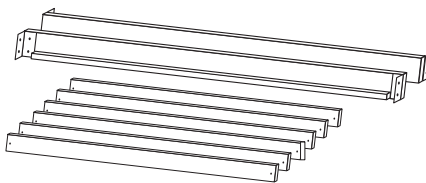

Manhattan

COLLECTION

Manhattan Lifetime™ Crib
SKN # 776435

Width: 59"
Depth: 38"
Height: 52"

Carton dimensions:
54"l x 64"w x 9"d

Carton weight: 125 lbs.

Manhattan Combo
SKN # 777001

Width: 56"
Depth: 20"
Height: 34"

Carton dimensions:
37.5"l x 62"w x 22.5"d

Carton weight: 160 lbs.

**Manhattan
5 Drawer Dresser**
SKN # 777016

Width: 39"
Depth: 20"
Height: 50"

Carton dimensions:
55"l x 43"w x 22.5"d

Carton weight: 155 lbs.

Manhattan Bookcase
SKN #573046

Width: 39"
Depth: 16"
Height: 50"

Carton dimensions:
55"l x 43"w x 20"d

Carton weight: 125 lbs.

Available through
Special Order only

Manhattan Nightstand
SKN # 873081

Width: 25"
Depth: 18"
Height: 25"

Carton dimensions:
27"l x 27"w x 20"d

Carton weight: 60 lbs.

Available through
Special Order only

Accessories

Conversion Kit for Full-size Bed
SKN # 573054

Contains 2 full-size bed rails,
6 hardwood slats and hardware.

Carton dimensions: 78"l x 9"w x 8"d

Carton weight: 31 lbs

Available through Special Order only

Guard Rail for Toddler Bed
SKN # 574174

Width: 55"
Depth: .75"
Height: 26.5"

Carton dimensions: 56.5"l x 24.5"w x 3"d

Carton weight: 12 lbs.

Available through Special Order only

www.babycache.com