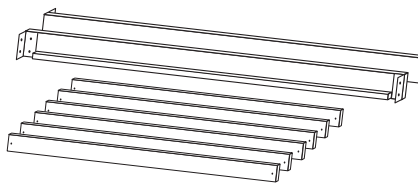

Oxford

COLLECTION

Baby Caché

Shown right

Oxford Lifetime™ Crib
 converted to full-size bed
 62" w x 80" l x 55" h
 (conversion kit sold separately)

*4 in 1
 Lifetime™
 Crib*

Shown below

Oxford Lifetime™ Crib
 62" w x 30" d x 55" h
 Combo: 60" w x 20" d x 34" h
 4 Drawer Dresser: 41" w x 20" d x 50" h

Oxford 4 Drawer Dresser SKN # 99672

Width: 41"
Depth: 20"
Height: 50"

Carton dimensions:
44"l x 55"w x 22.5"d
Carton weight: 155 lbs.

Accessories

Conversion Kit for Full-size Bed SKN # 45656

Contains 2 full-size bed rails,
6 hardwood slats and hardware.

Carton dimensions: 78"l x 9"w x 8"d
Carton weight: 31 lbs

Available through Special Order only

Guard Rail for Toddler Bed SKN #91151

Width: 55"
Depth: .75"
Height: 26.5"

Carton dimensions: 56.5"l x 24.5"w x 3"d
Carton weight: 12 lbs.