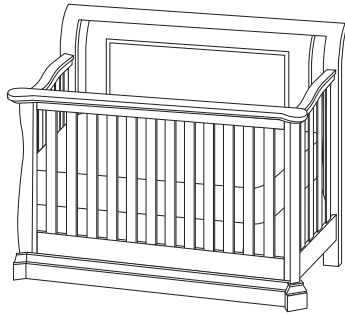

Royale

COLLECTION

Royale Lifetime™ Crib SKN # 212396

Width: 60.5"
Depth: 36"
Height: 50.5"

Carton dimensions:
66"l x 55.5"w x 11"d
Carton weight: 141 lbs.