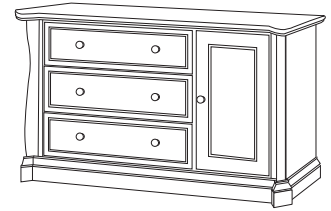

Royale Combo SKN # 232168

Width: 60"
Depth: 20"
Height: 34.5"

Carton dimensions:
63.5"l x 40"w x 24"d
Carton weight: 191 lbs.