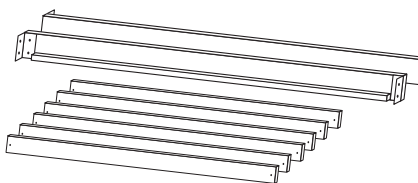

Available through
Special Order only

Accessories

Conversion Kit for Full-size Bed SKN # 70694

Contains 2 full-size bed rails,
6 hardwood slats and hardware.

Carton dimensions: 78.75"w x 5.75"d x 6"h
Carton weight: 37 lbs

Available through Special Order only

Guard Rail for Toddler Bed SKN # 70678

Width: 55"
Depth: 0.75"
Height: 26.5"

Carton dimensions: 56.5"w x 1.50"d x 27.5"h
Carton weight: 10 lbs.

Available through Special Order only