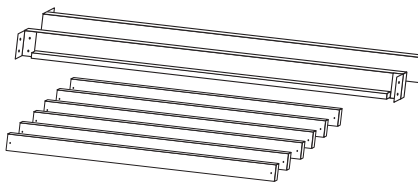

Uptown Nightstand
SKN # 91186

Width: 25"
Depth: 18"
Height: 25"

Carton dimensions:
29"w x 21"d x 29"h

Carton weight: 62 lbs.

*Available through
Special Order only*

Accessories

Conversion Kit for Full-size Bed
SKN # 91194

Contains 2 full-size bed rails,
6 hardwood slats and hardware.

Carton dimensions: 79" w x 6" d x 7" h
Carton weight: 37 lbs

Available through Special Order only

Guard Rail for Toddler Bed
SKN # 91453

Width: 55"
Depth: 0.75"
Height: 26.5"